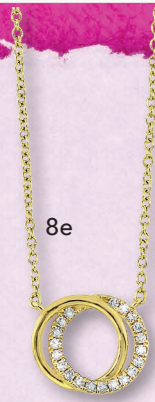

7bb

**YOUR CHOICE:**  
**Gold Mixable Ring,**  
Starting at **\$499**  
Reg \$629  
**14K Mixable Ring,**  
Starting at **\$599**  
Reg \$749

# GEMS ONE

KNOWING WHAT'S NEXT

[gemstone.com](http://gemstone.com) (212) 869-7084

8a  
Gold and Silver  
Diamond MOM  
Pendant, **\$299**  
Reg \$379

8b  
Silver Diamond  
Pendant, **\$199**  
Reg \$249

8c  
Silver Diamond  
Pendant,  
1/10ctw, **\$169**  
Reg \$209

8d  
Silver Diamond  
Pendant, **\$149**  
Reg \$189

8e  
14K Diamond  
Pendant,  
1/12ctw, **\$799**  
Reg \$999

8f  
Steel Pendant,  
**\$39** Reg \$59

8g  
Silver Diamond  
Pendant with your  
choice of created  
birthstone, **\$179**  
Reg \$209

8h  
Silver Diamond  
Pendant, **\$179**  
Reg \$209

8j  
Gold & Silver Diamond  
Pendant, 1/5ctw, **\$349**  
Reg \$449

8k  
Gold & Silver  
Diamond Pendant,  
1/10ctw, **\$499** Reg  
\$629

8m  
Gold & Silver Diamond  
Pendant, 1/8ctw, **\$499**  
Reg \$629