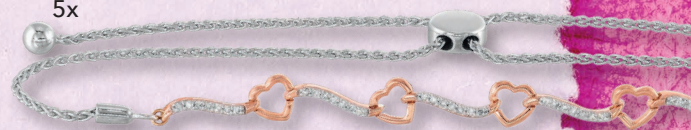

5r

14K Diamond Bangle  
1/3ctw \$2299 Reg \$2799

5m

Silver Diamond  
Pendant, \$249  
Reg \$319

5u

14K Diamond  
Ring, 1/20ctw,  
\$1199 Reg  
\$1499

5t

14K Diamond  
Pendant, 1/20ctw,  
\$999 Reg \$1249

5s

14K Diamond Ring,  
5/8ctw, \$2799 Reg \$3499

5v

14K Diamond  
Earrings, 1/7ctw,  
\$1299 Reg \$1599

5w

5x

**YOUR CHOICE:** Silver  
Diamond Bolo Bracelet,  
1/8ctw, \$299 Reg \$379

14K Pearl Bracelet  
**\$999** Reg \$1249

14K Diamond Pearl  
Necklace, 1/6ctw,  
**\$1499** Reg \$1879

14K Diamond Earrings,  
1/7ctw, **\$1299** Reg \$1599

14K Diamond  
Pendant, 1/10ctw,  
**\$1099** Reg \$1349

14K Diamond Pearl  
Earrings, 1/6ctw,  
**\$1199** Reg \$1499