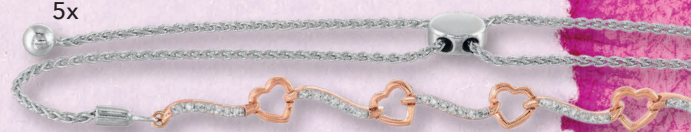

5p

Gold Diamond
Pendant, 1/12ctw,
\$699 Reg \$879

5r

14K Diamond Bangle
1/3ctw \$2299 Reg \$2799

5m

Silver Diamond
Pendant, \$249
Reg \$319

5u

14K Diamond
Ring, 1/20ctw,
\$1199 Reg
\$1499

5t

14K Diamond
Pendant, 1/20ctw,
\$999 Reg \$1249

5w

5x

YOUR CHOICE: Silver
Diamond Bolo Bracelet,
1/8ctw, \$299 Reg \$379

5s

14K Diamond Ring,
5/8ctw, \$2799 Reg \$3499

5v

14K Diamond
Earrings, 1/7ctw,
\$1299 Reg \$1599

14K Pearl Bracelet
\$999 Reg \$1249

14K Diamond Pearl
Necklace, 1/6ctw,
\$1499 Reg \$1879

14K Diamond Earrings,
1/7ctw, **\$1299** Reg \$1599

14K Diamond
Pendant, 1/10ctw,
\$1099 Reg \$1349