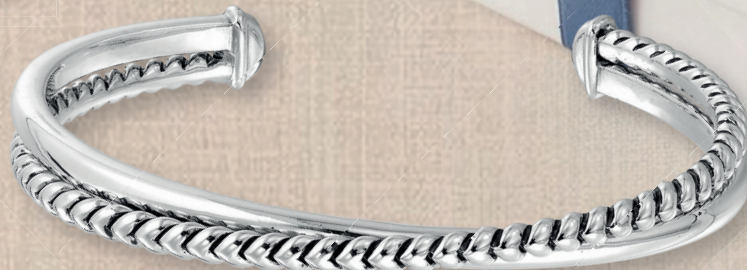

Timeless Jewelry for Life's Special Celebrations

15A

15B

15C

15D

15F

15E

15G

15H

15A. $729 | 15B. $1099 | 15C. $649
15D. $279 | 15E. $199 | 15F. $329 | 15G. $499 | 15H. $599